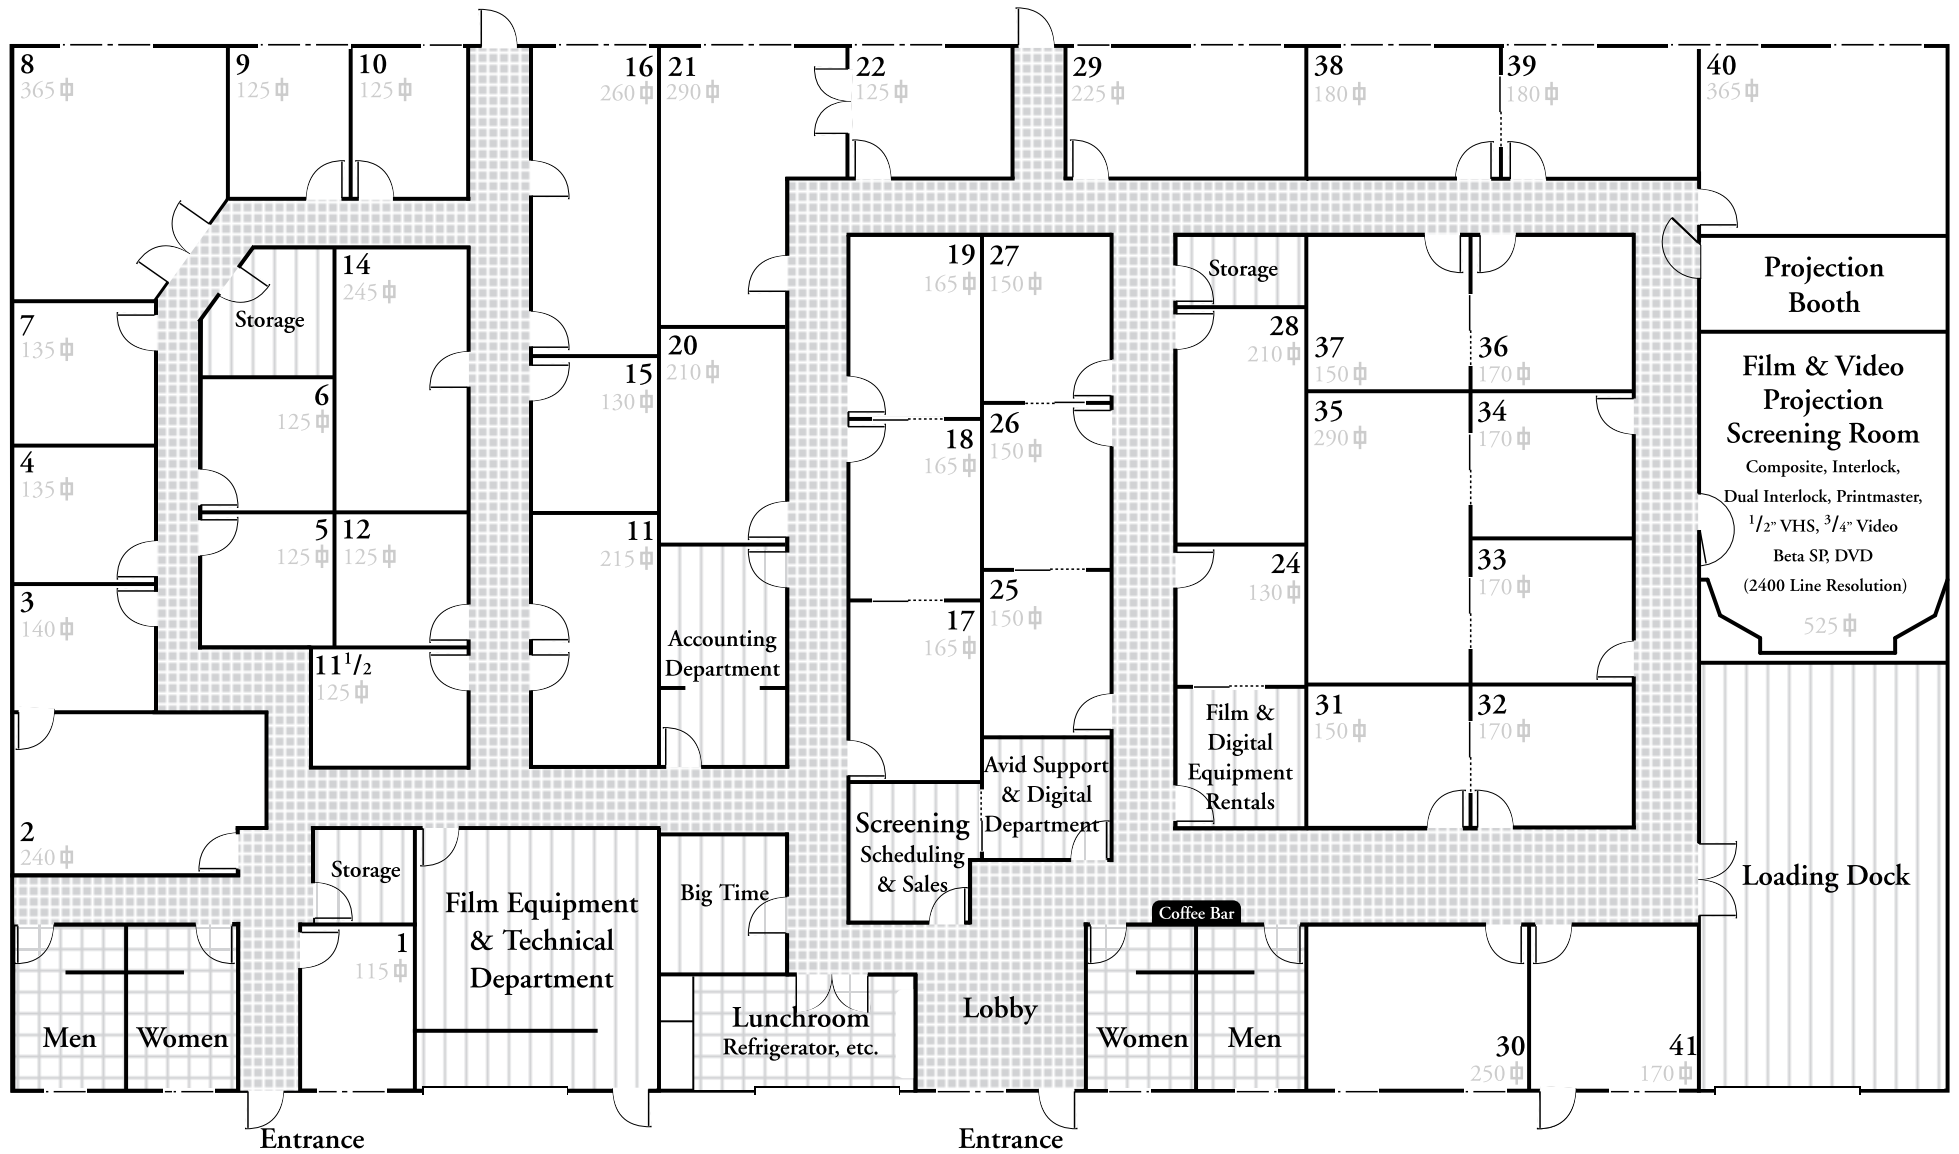

Room # 2 Sq Footage 240 ⌘ Door  Sliding Door  Window  Hallway  Big Time  Common Area 

Big Time Picture Company

Floor Plan

310-207-0921